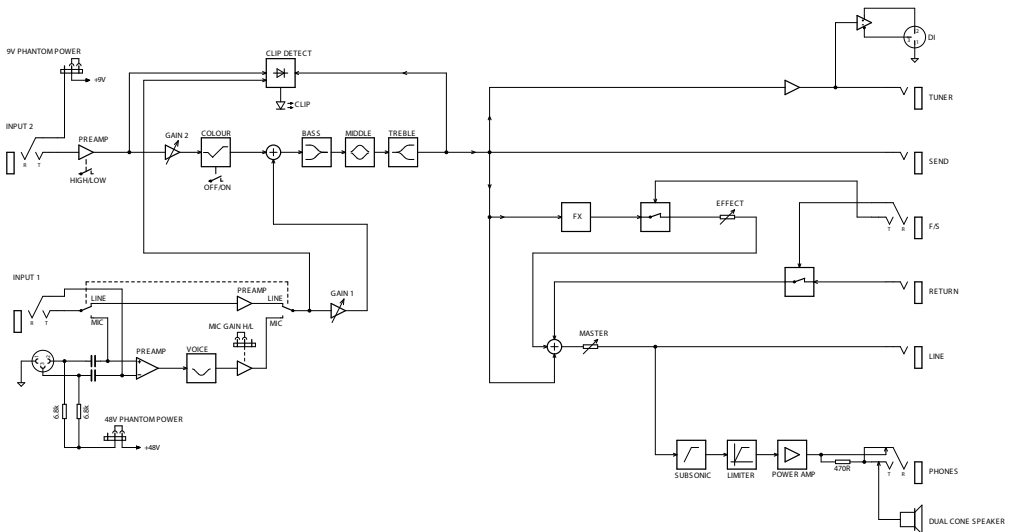

Blockschaltbild, Circuit diagram - Compact XL

B090217B_20110912

Sales
Europe

aermusic.

aer music gmbh

Haberstrasse 46

D-42551 Velbert

info@aer-music.de