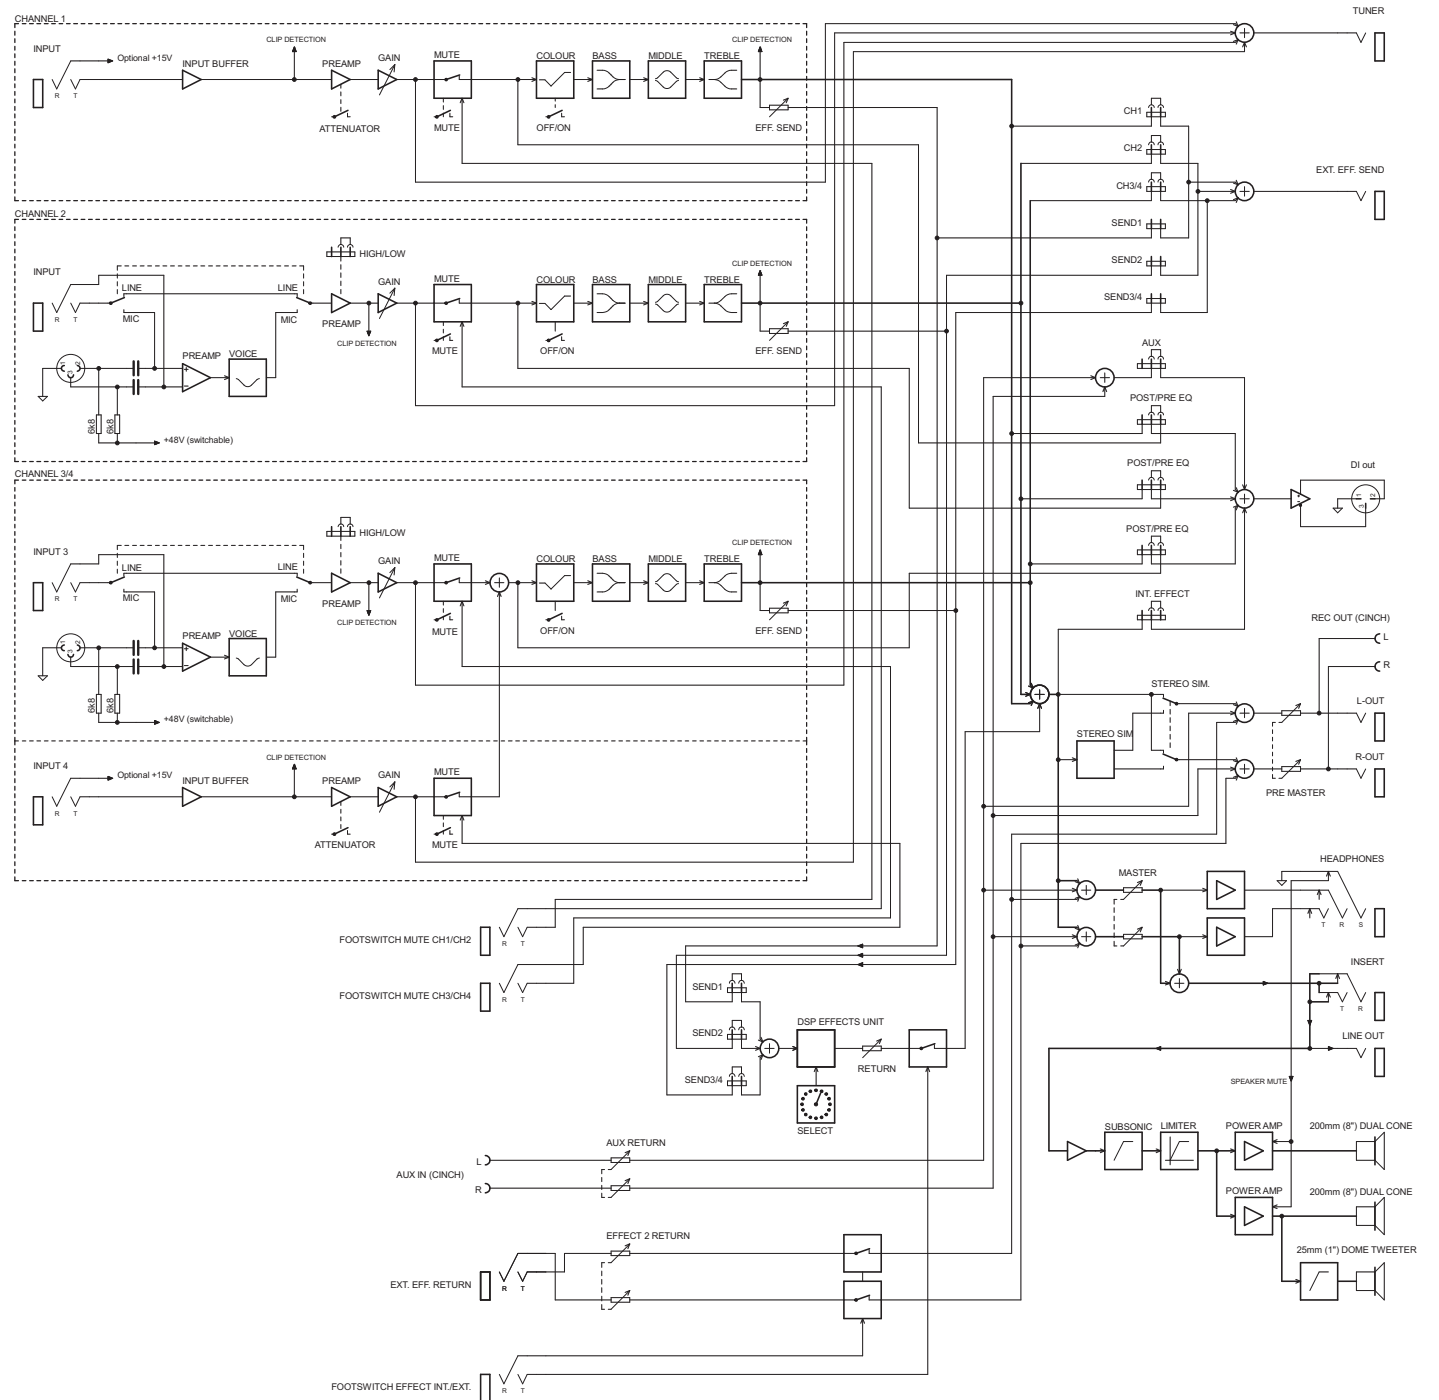

# Block diagram AER Domino 2A

**AER** The Acoustic People®

aer music gmbh  
 Haberstrasse 46  
 D-42551 Velbert  
 www.aer-music.de