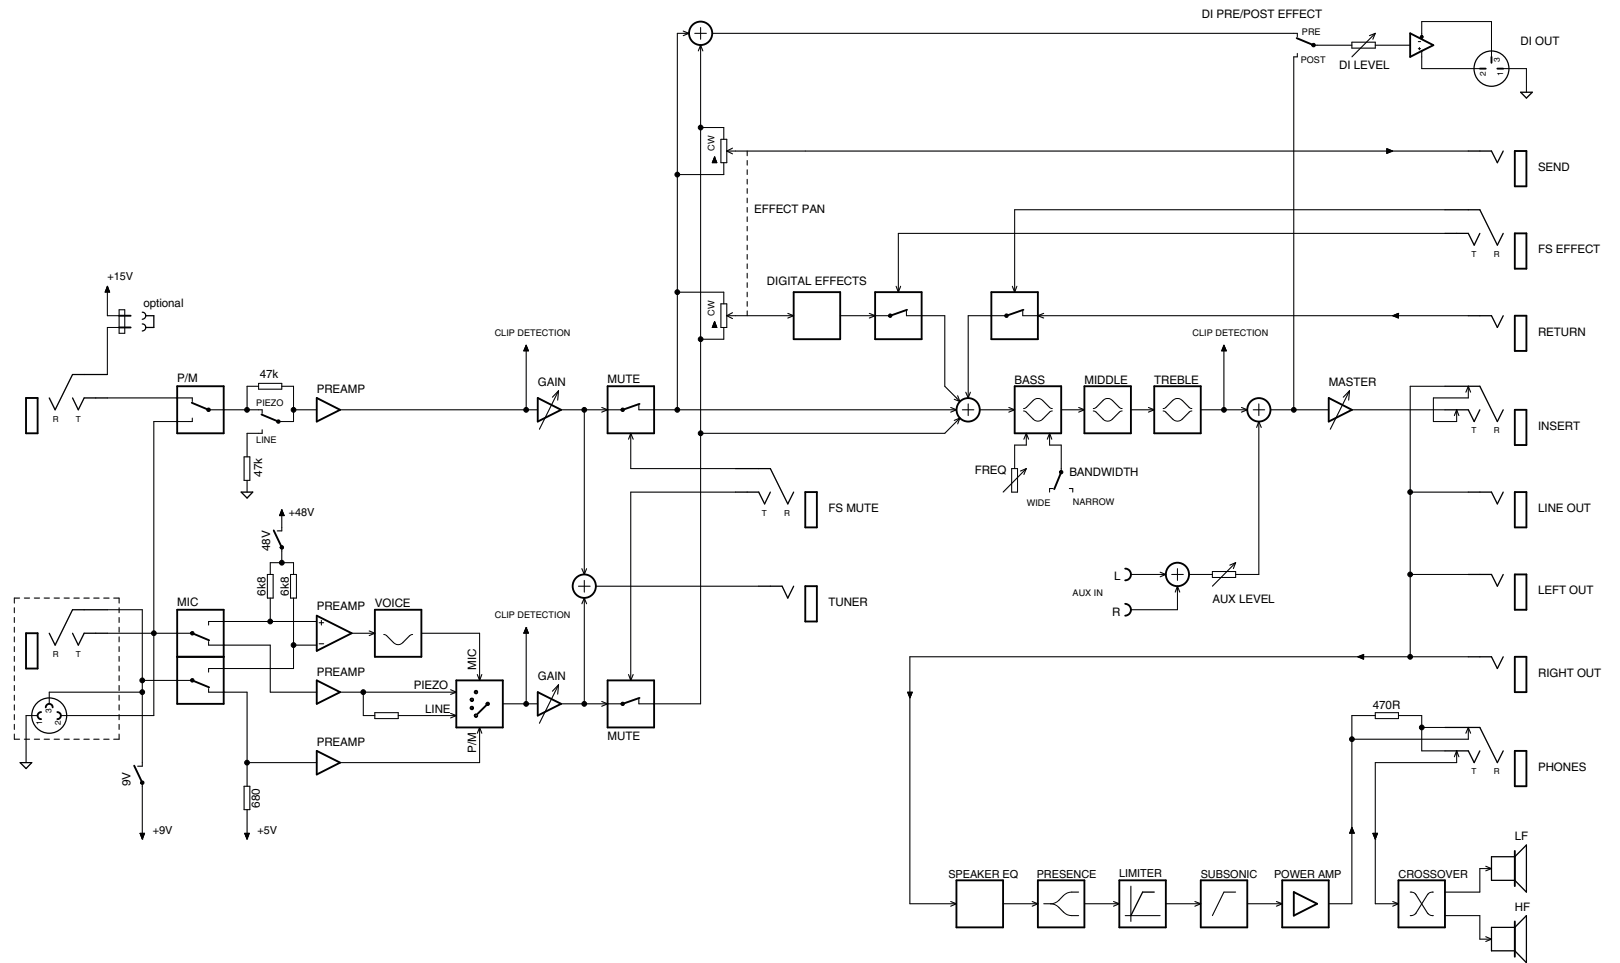

Block diagram AER Compact Classic Pro

B091119_20161017

AER The Acoustic People®

aer music gmbh
 Haberstrasse 46
 D-42551 Velbert
 www.aer-music.de